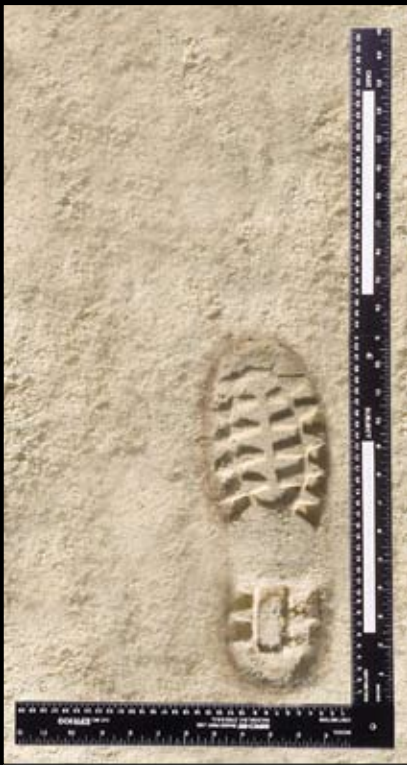

METAL PHOTO EVIDENCE SCALES

No. EFR100 Right Angle Configuration