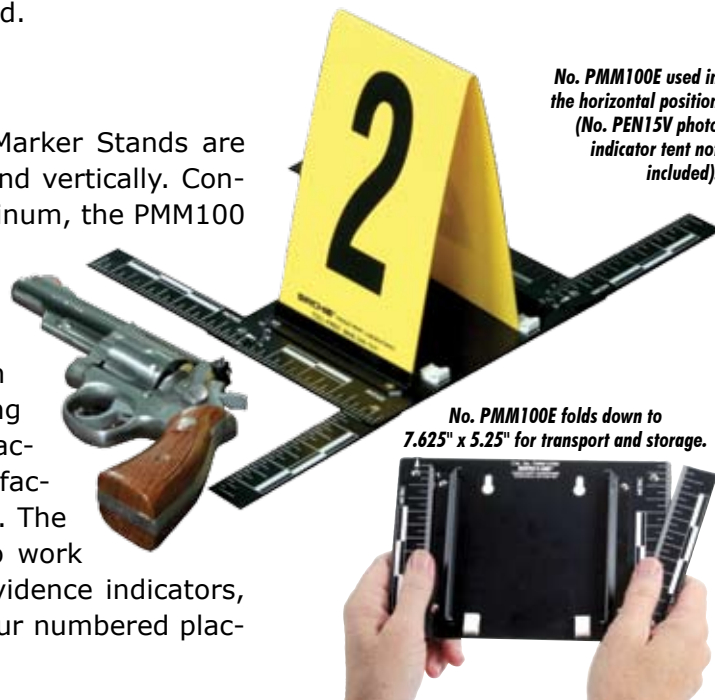

## Photo Evidence Folding Scales

The **EFR400E** and **EFR400M**, smaller versions of our folding scales, are perfect when photographing evidence such as bullet casings, fingerprints, bone and glass fragments, etc. Its rugged, black anodized aluminum construction allow it to be used indoors or out regardless of the weather. This metal construction will withstand many years of consistent use.

Because the scales and angular measurements are precision laser-engraved on a metal structure, they are long-lasting and can easily become a permanent addition to your forensic tools. The **EFR400E** English scale measures 13.5" when fully extended and readily folds down to a mere 5.25" for convenient transportation and storage. The **EFR400M** metric scale measures 34.3cm fully extended and 13.3cm folded.

Precision laser-engraved scales and angular measurements are provided in English or metric on the base and swing arms. This configurable unit can easily accommodate the multitude of scenarios facing the crime scene photographer today. The Photo Marker Stand is also designed to work in conjunction with any of our photo evidence indicators, magnetic photo tag stands, as well as our numbered placard cards (each sold separately).

## Metal Photo Evidence Folding Scale

The **EFR100** folding scale is a must when photographing evidence such as handprints, footprints, tire tracks and physiological fluid dispersion. When it is opened at a right angle, the scale verifies any departure of the camera from a true vertical or horizontal position. All markings precision laser engraved. Scaling: 0" to 24" (0cm to 60cm) x 0" to 12" (0cm to 30cm).